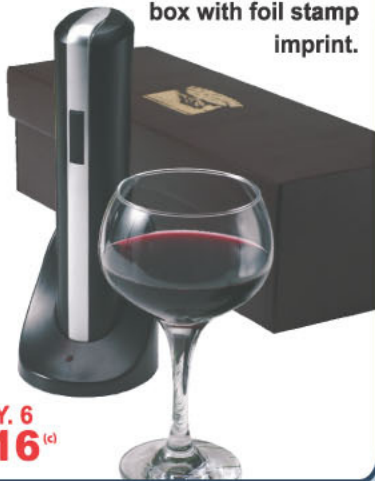

### GB52 Wine Opener

This rechargeable corkscrew comes with a stand, foil cutter and charger. Packaged in a chic chocolate brown box with foil stamp imprint.

MIN. QTY. 6  
**\$34.16<sup>(d)</sup>**