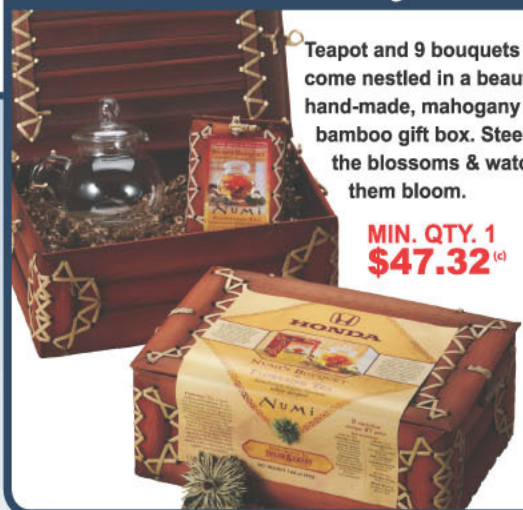

### 425 - X-Cube

Great style teams up with great price - one of our most popular holiday gifts! Choose between silver or black with coordinating organza bag.

**NO SETUP CHARGE!**

### Numi-FT01 Numi Flowering Tea Set

Teapot and 9 bouquets come nestled in a beautiful, hand-made, mahogany finish, bamboo gift box. Steep the blossoms & watch them bloom.

MIN. QTY. 1  
**\$47.32<sup>(d)</sup>**